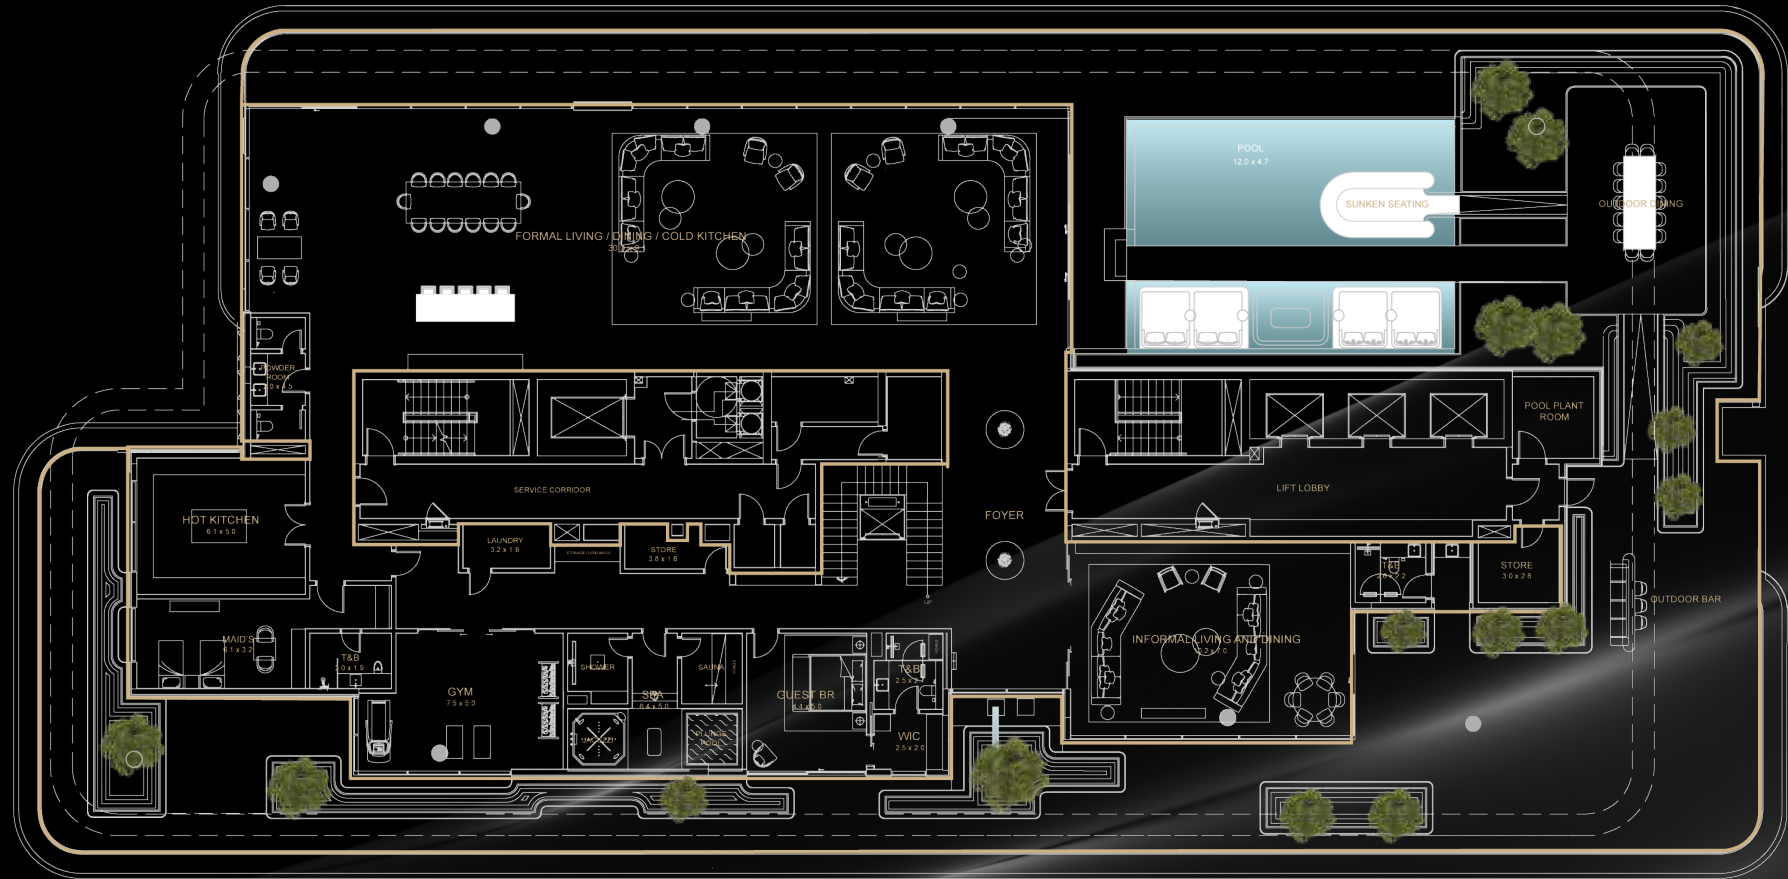

THE ROYAL
SKY MANSION

6 spacious bedrooms

SERENIA
LIVING

9 personal
parking spaces

Private office

THE ROYAL
SKY MANSION

Exclusive lounge area

SERENIA
LIVING

12 metres
swimming pool

Private training
studio

Steam, sauna &
hammam

THE ROYAL
SKY MANSION

Dedicated
treatment rooms

SERENIA
LIVING

Dada

GAGGENAU

THE ROYAL
SKY MANSION

Floor plan
Level 18

SERENIA
LIVING

THE ROYAL
SKY MANSION

Floor plan
Level 19

SERENIA
LIVING

THE ROYAL
SKY MANSION

SERENIA
LIVING