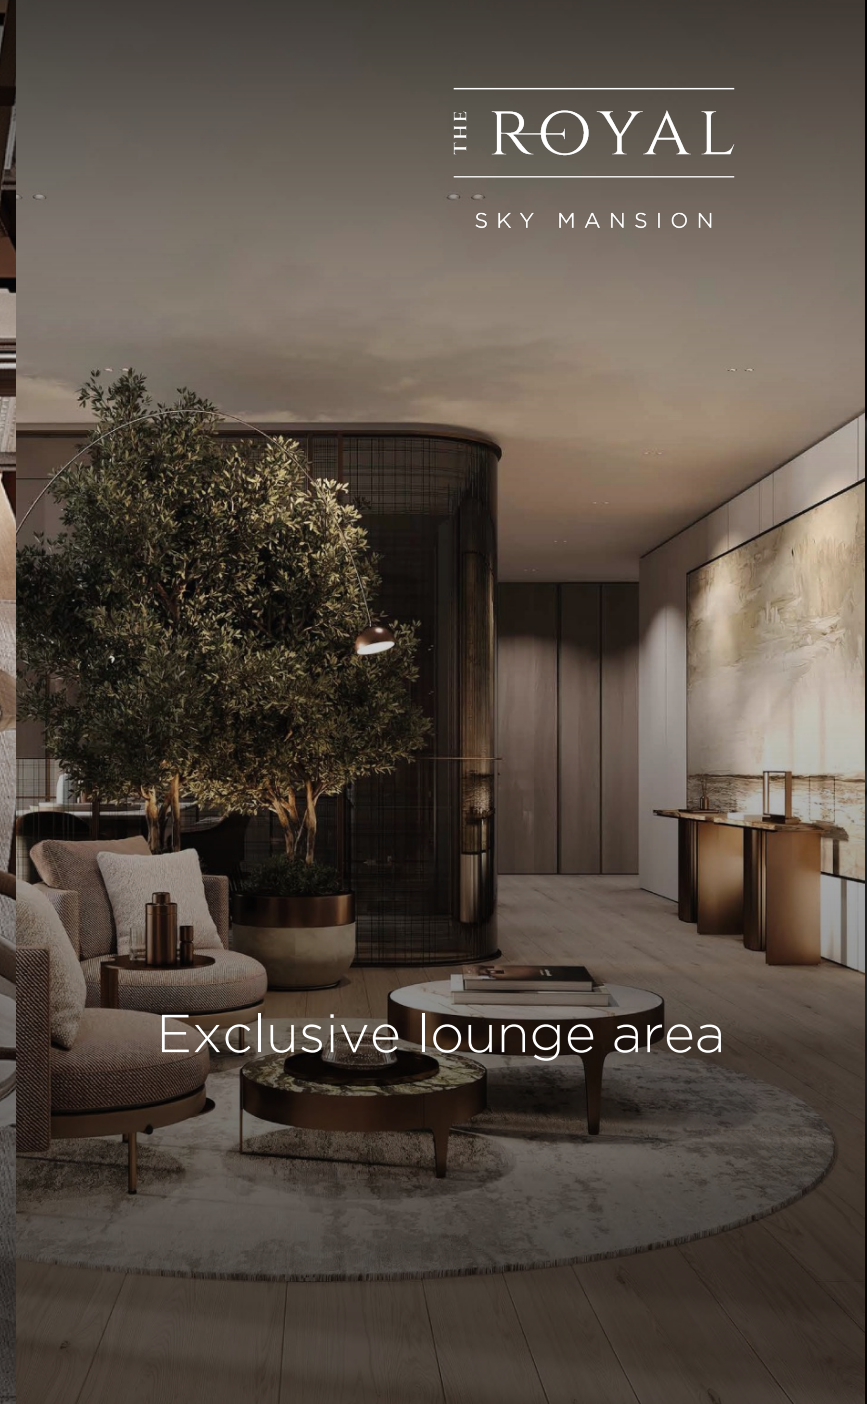

THE ROYAL

SKY MANSION

EXCLUSIVE PREVIEW

THE ROYAL
SKY MANSION

Serenia
Living

SERENIA
LIVING

24,000sq.ft

Double height ceilings
8.5 metres high

THE ROYAL
SKY MANSION

6 spacious bedrooms

SERENIA
LIVING

9 personal
parking spaces

Private office

THE ROYAL
SKY MANSION

Exclusive lounge area

SERENIA
LIVING

12 metres
swimming pool

Private training
studio

Steam, sauna &
hammam

THE ROYAL
SKY MANSION

Dedicated
treatment rooms

SERENIA
LIVING

Dada

GAGGENAU