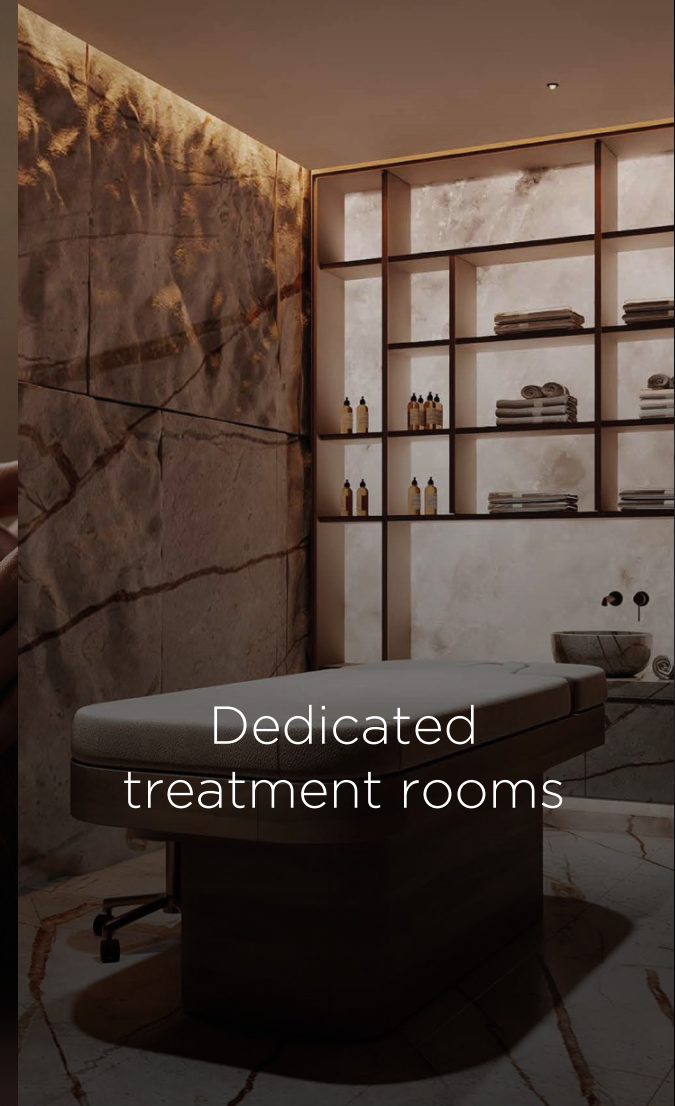

12 metres
swimming pool

Private training
studio

Steam, sauna &
hammam

THE ROYAL
SKY MANSION

Dedicated
treatment rooms

SERENIA
LIVING

Dada

GAGGENAU