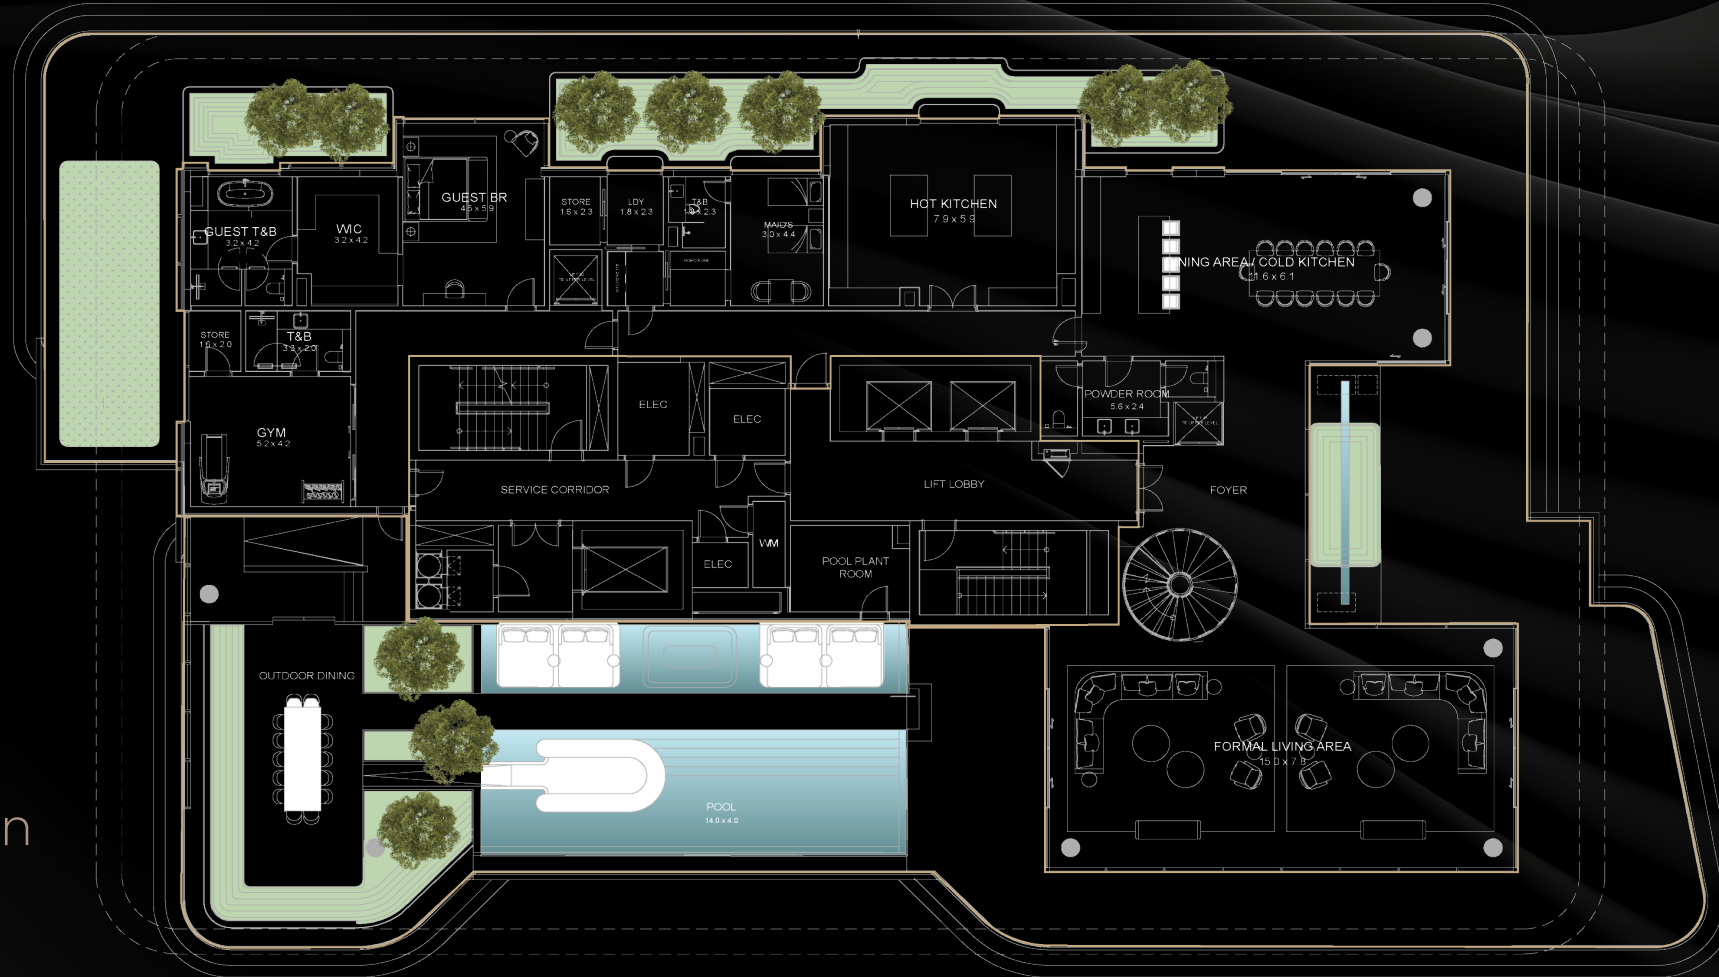

THE AURA  
SKY MANSION

18,385sq.ft

Double height ceilings  
8.5 metres high

SERENIA  
LIVING

9 personal parking spaces

High-end spacious interiors

THE AURA

SKY MANSION

Private lift lobby

SERENIA  
LIVING

12 metres  
swimming pool

THE  
AURA  
SKY MANSION

Private training  
studio

SERENIA  
LIVING

**Dada**

**GAGGENAU**

SERENIA  
LIVING

THE AURA

SKY MANSION

Floor plan  
Level 13

SERENIA  
LIVING

THE AURA

SKY MANSION

Floor plan  
Level 14