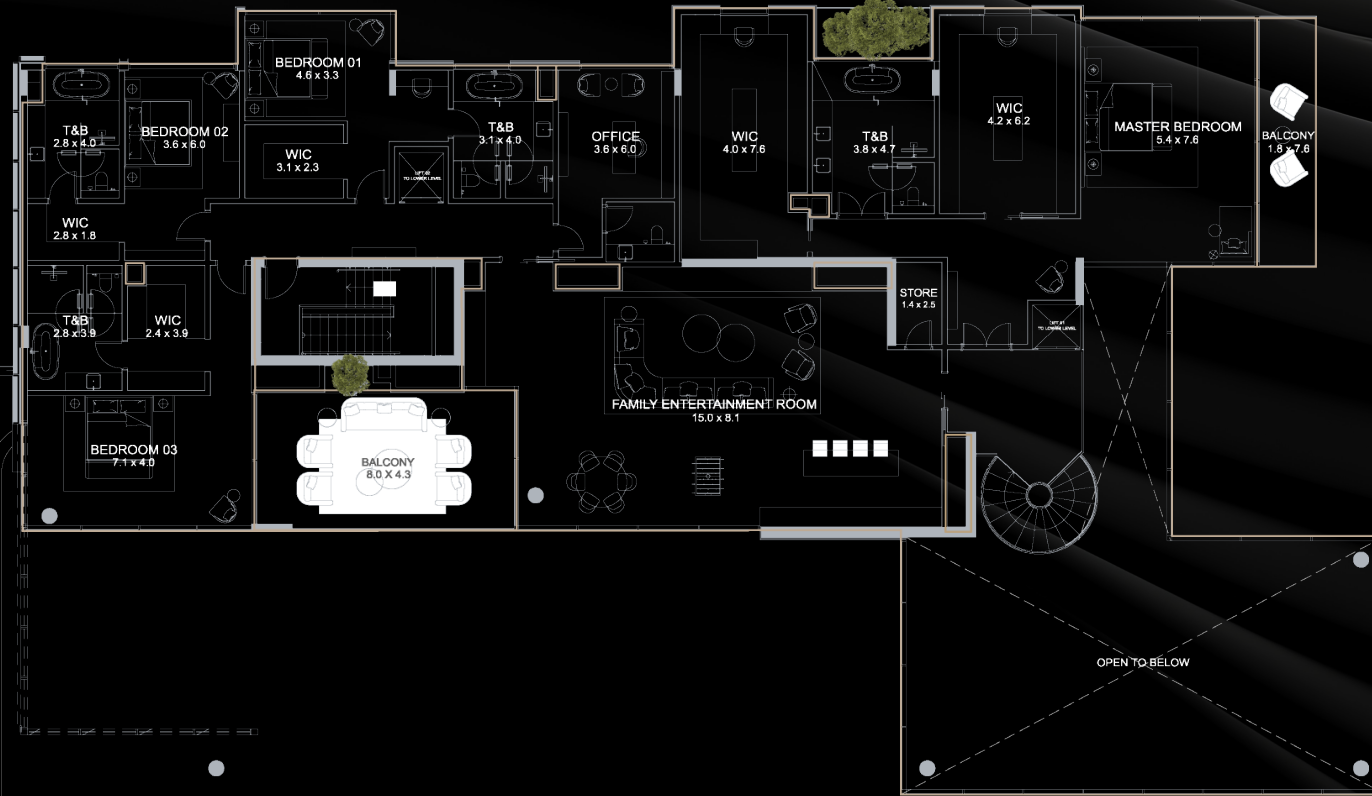

THE AURA  
SKY MANSION

18,385sq.ft

Double height ceilings  
8.5 metres high

SERENIA  
LIVING

9 personal parking spaces

High-end spacious interiors

THE AURA

SKY MANSION

SERENIA  
LIVING

THE AURA

SKY MANSION

Floor plan  
Level 13

SERENIA  
LIVING

THE AURA

SKY MANSION

Floor plan  
Level 14