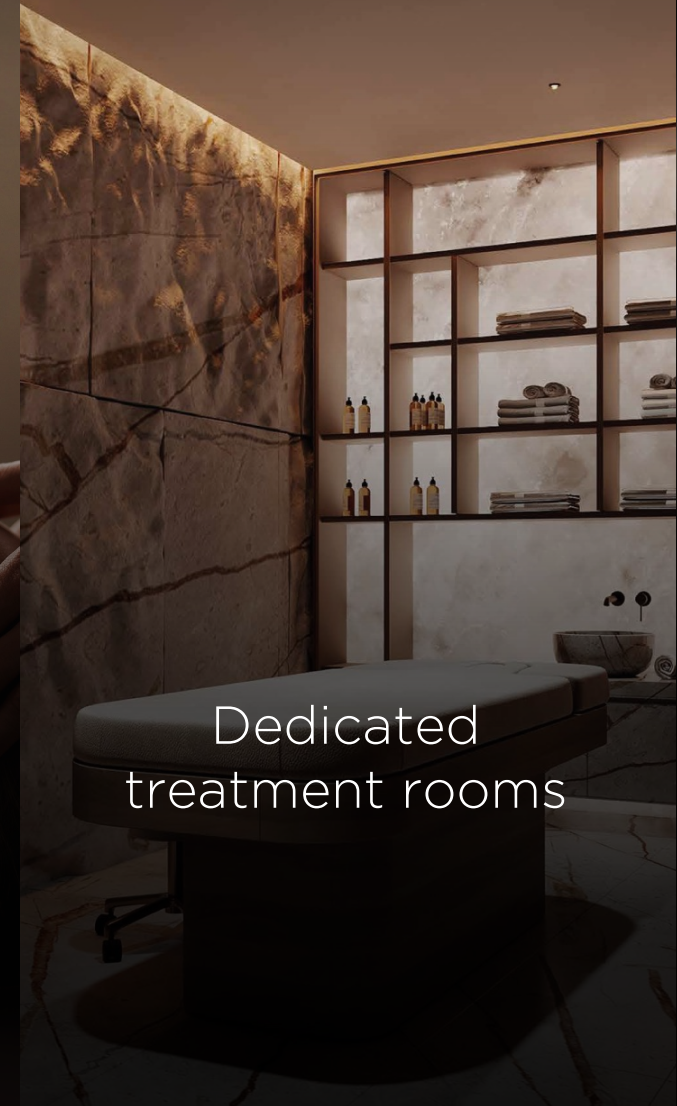

yodazens
info@yodazens.com

THE RESERVE
SKY MANSION

9 personal parking spaces

Expansive panoramic
vistas

Private lift lobby

SERENIA
LIVING

12 metres
swimming pool

Private training
studio

Steam, sauna &
hammam

THE RESERVE

SKY MANSION

Dedicated
treatment rooms

SERENIA
LIVING

Dada

GAGGENAU

THE RESERVE